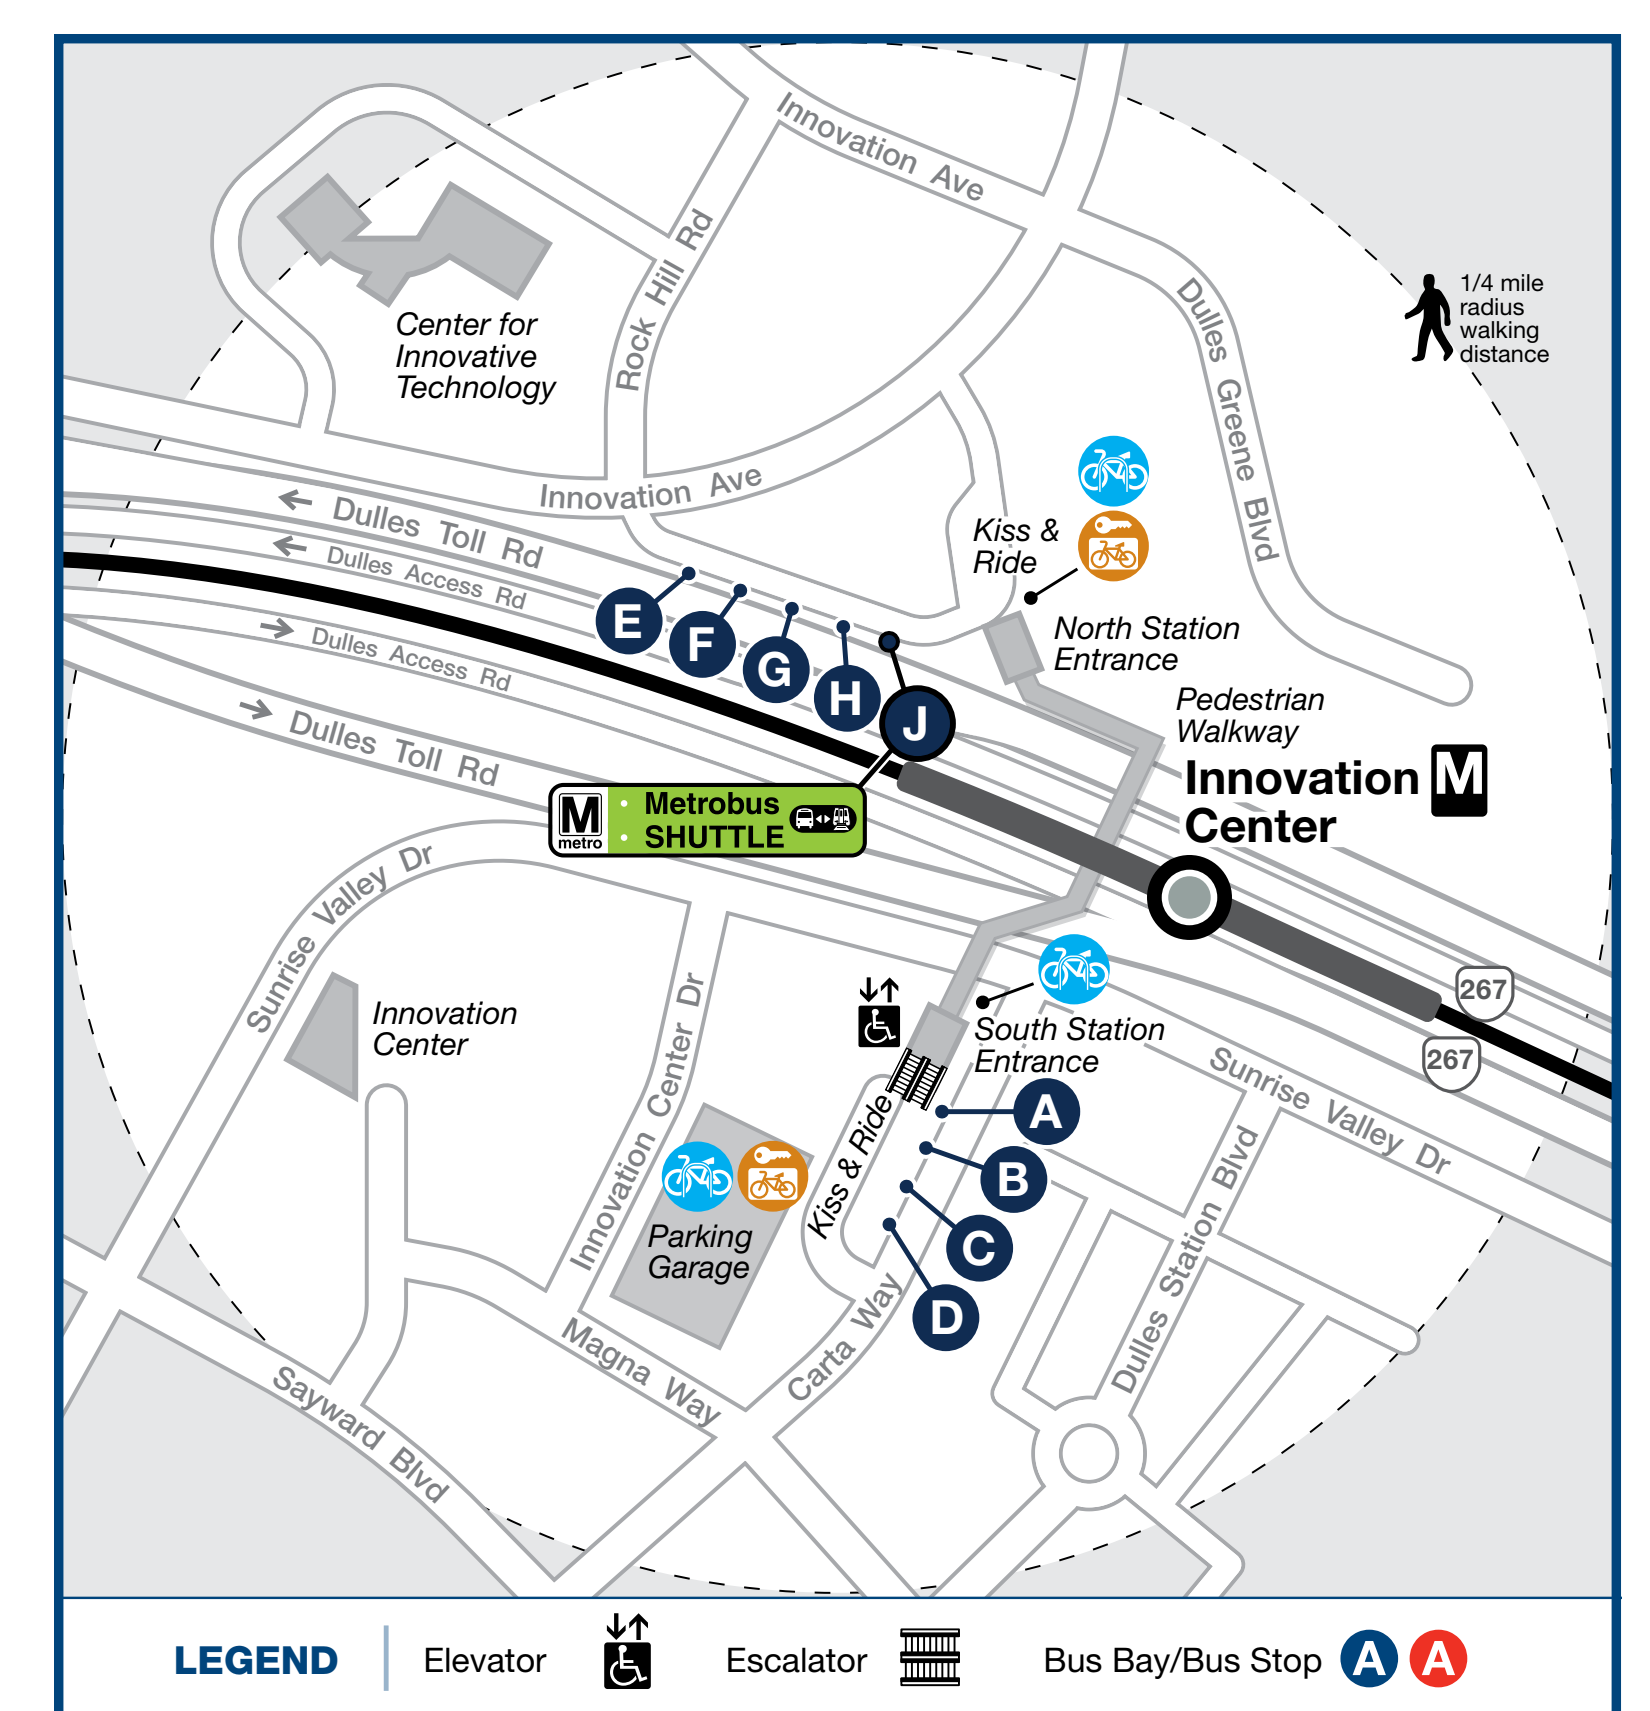

information wmata.com | 202-637-7000 | 202-638-3780

Para busETA y información general, llame al 202-637-7000 (TTY 202-638-3780) o visite wmata.com.

경보나 busETA 또는 언어 지원 관련 문의는 202-637-7000 (TTY 202-638-3780)으로 전화하십시오. 스페어 언어 문의는 #을 누르시고, 기타 언어 관련 문의는 #8을 누른 후 #을 누르십시오. 또는 wmata.com을 방문하십시오.

metroAlerts
Sign up today at wmata.com/MetroAlerts

Metro is accessible.
Metro es accesible.
메트로는 접속 가능합니다.